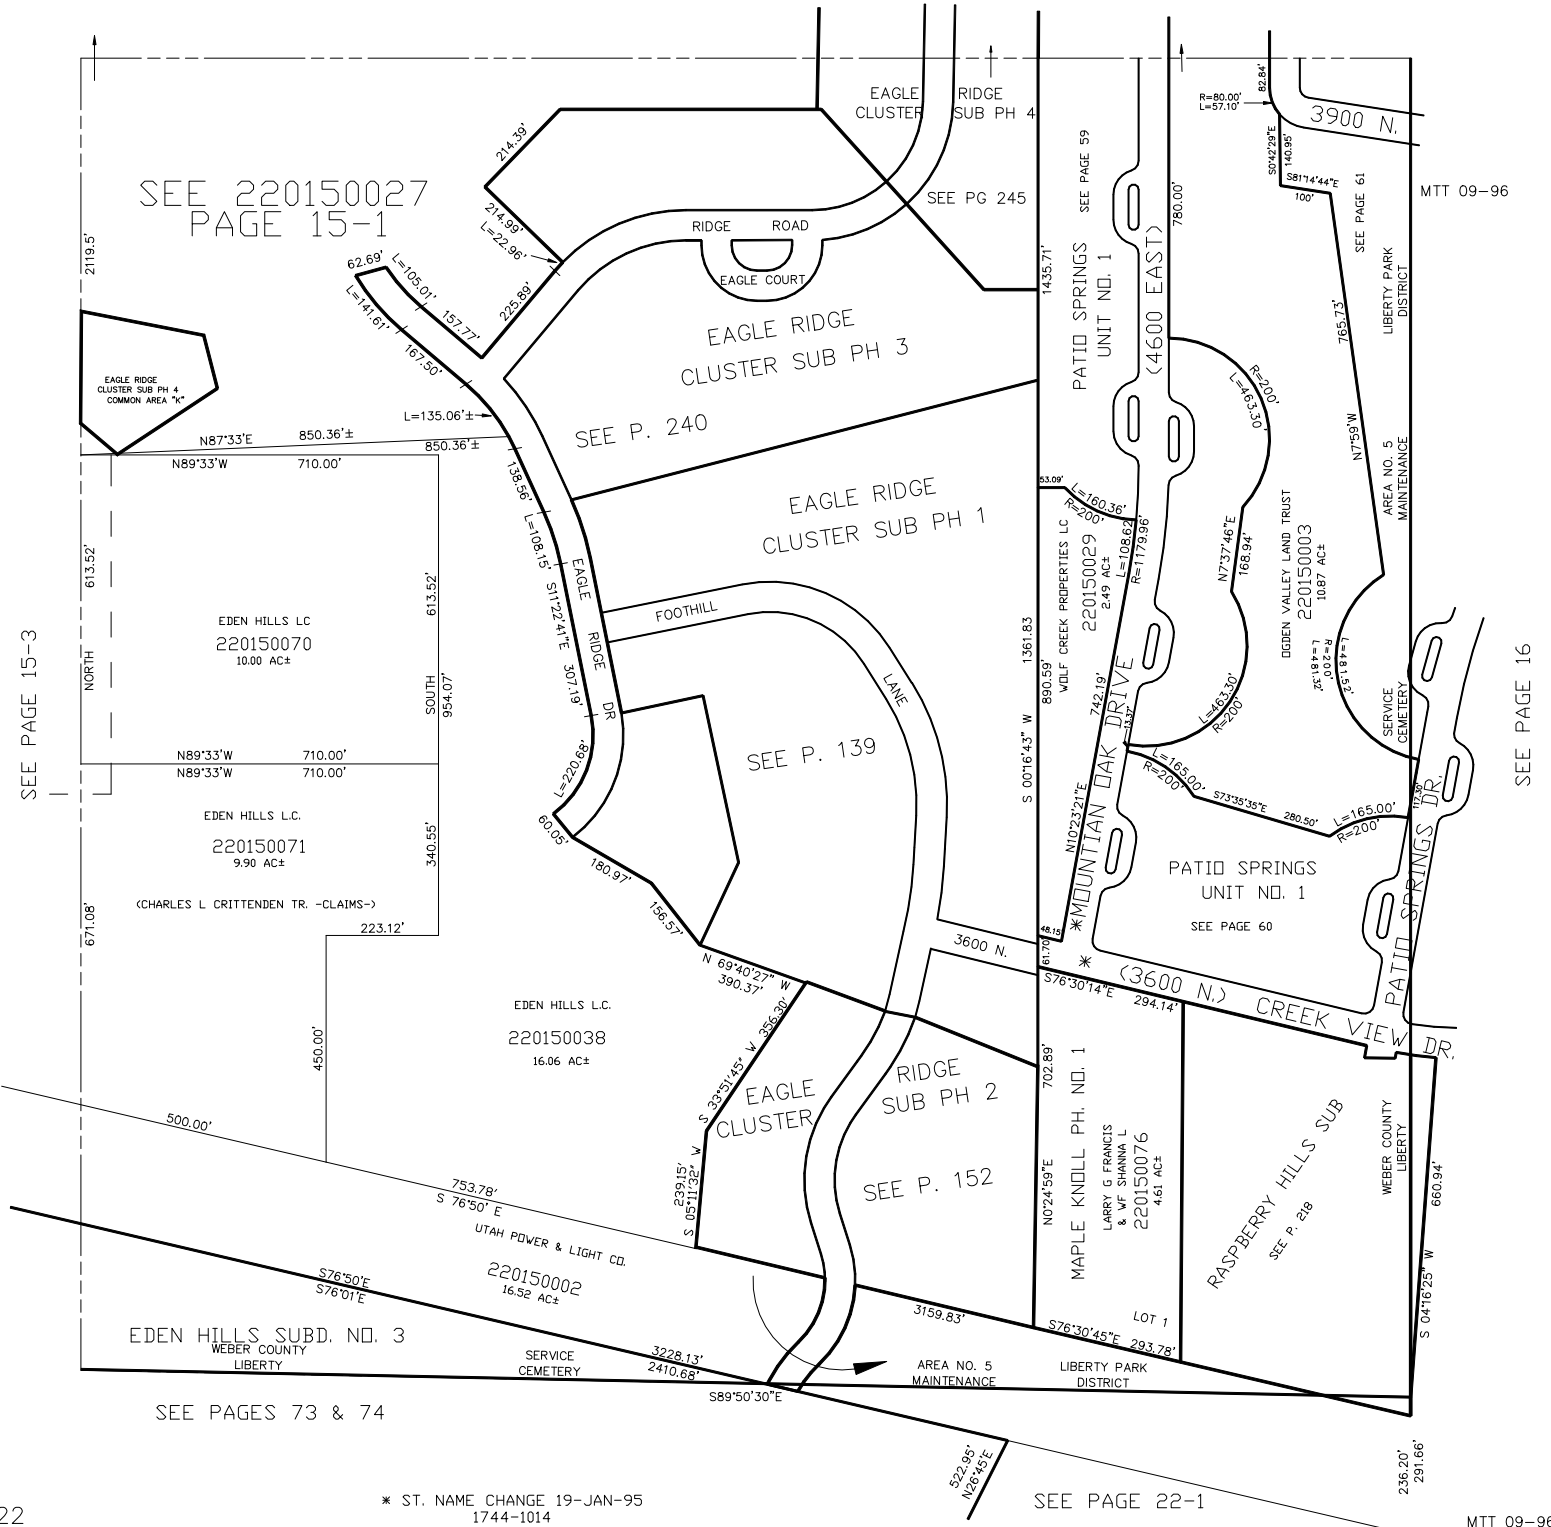

IN WEBER COUNTY

SCALE 1" = 200'

SEE PAGE 15-1

TAXING UNIT: 36

SEE 220150027
PAGE 15-1

SEE PAGE 15-3

SEE PAGE 16

SEE PAGES 73 & 74

SEE PAGE 22-1

* ST. NAME CHANGE 19-JAN-95
1744-1014